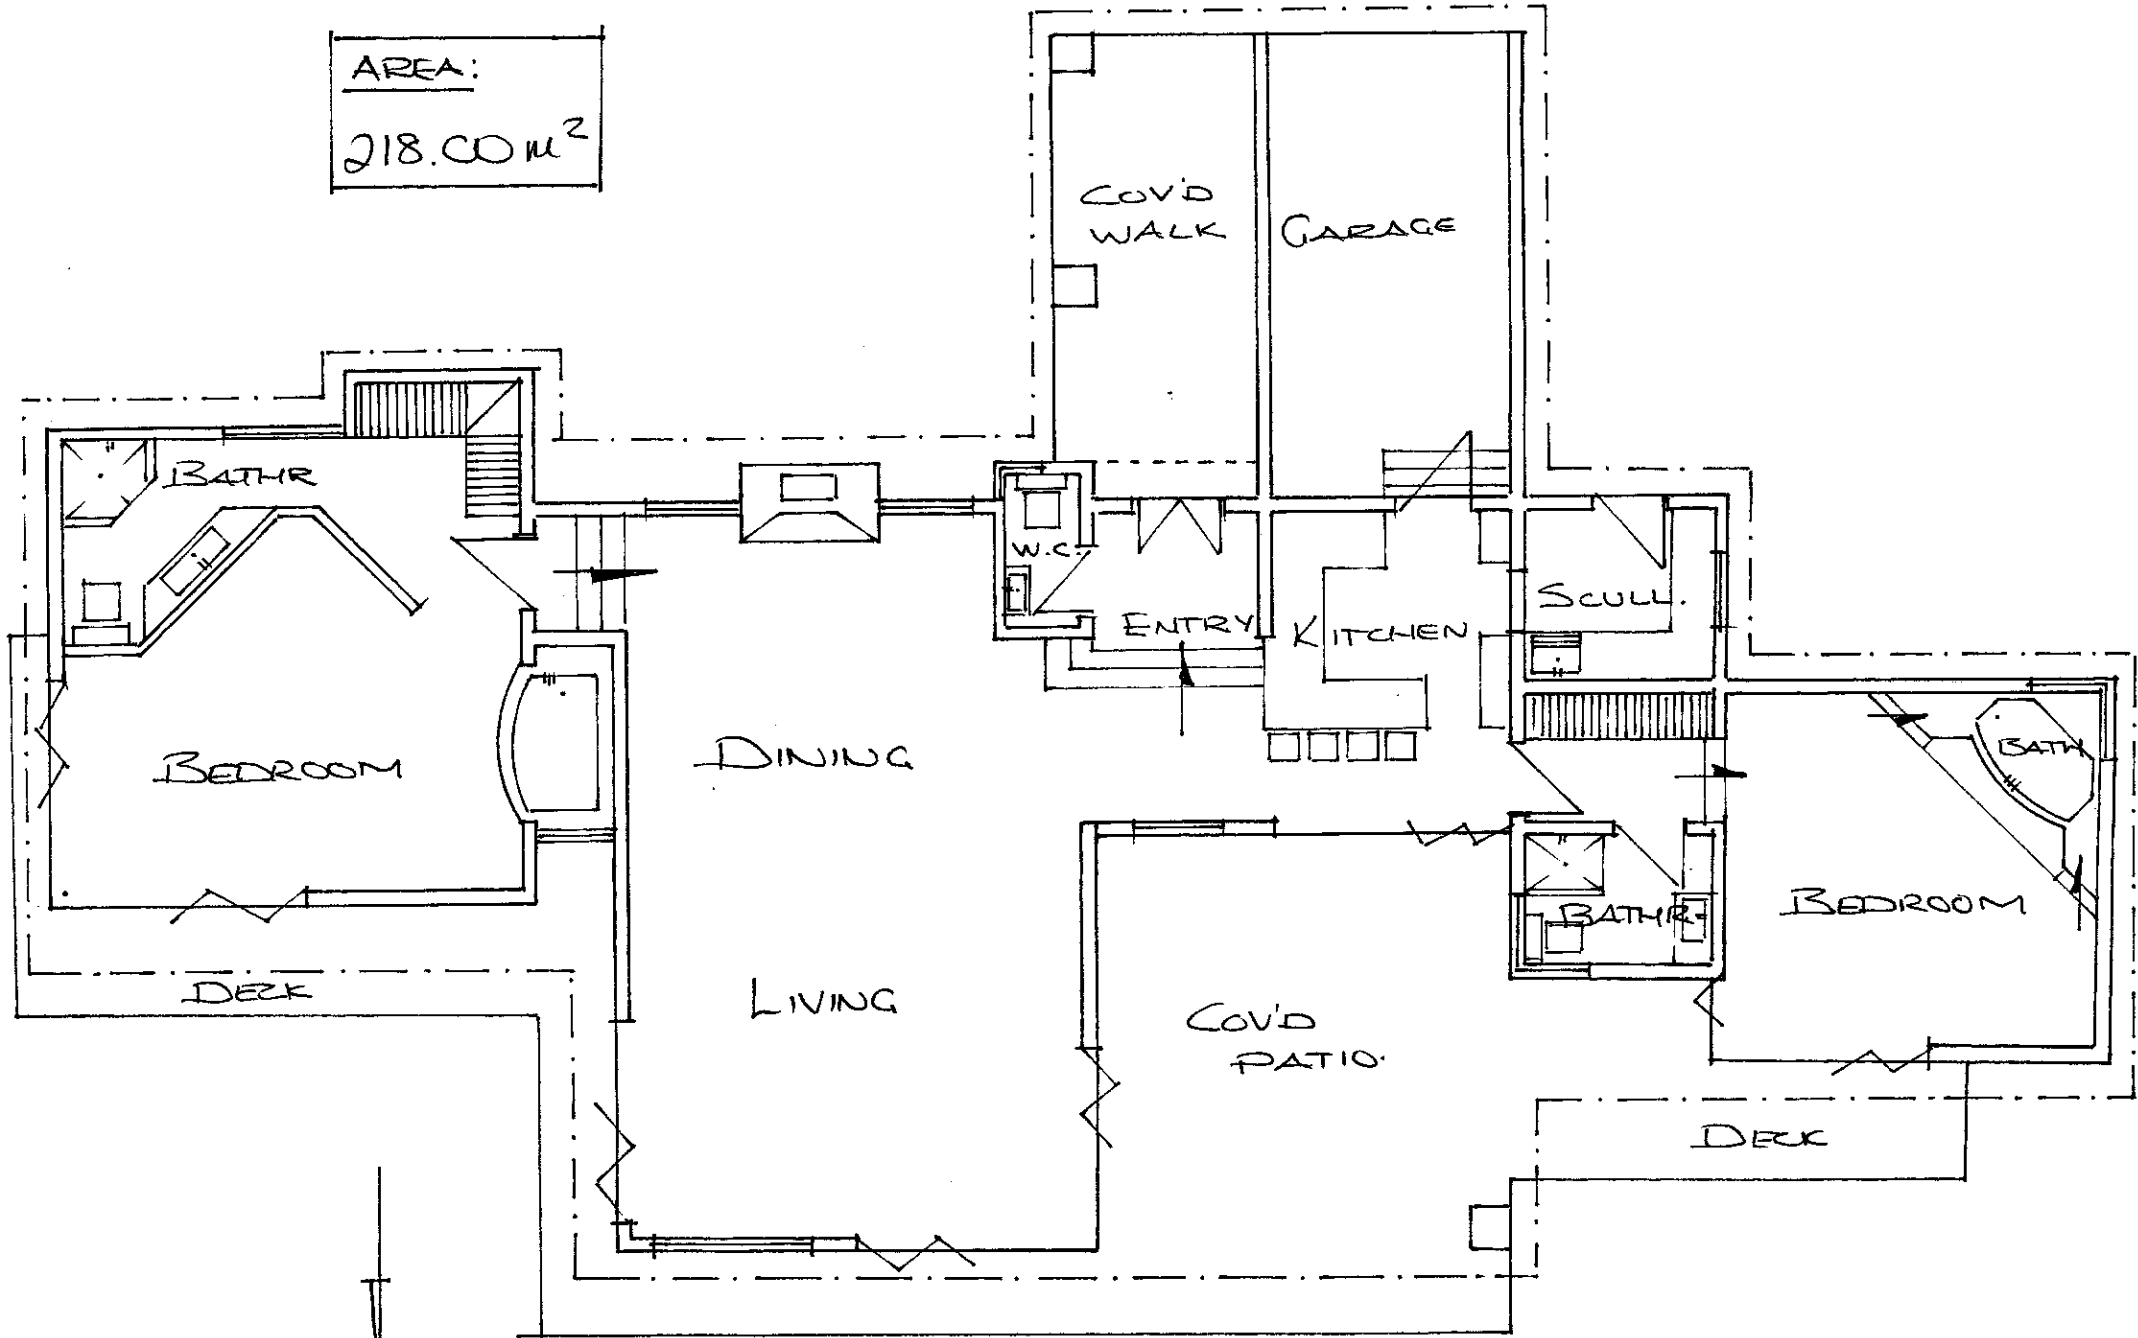

AREA:
218.00 m²

Unit A
RED BUCKET DESIGN

TO VIEW